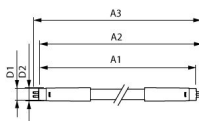

Specifications Philips LED Tube T5 MASTER (HF)
High Output 18.5W 2800lm - 865 Daylight |
85cm - Dimmable - Replaces 39W

[View Product](#)

General Information

SKU	248835
EAN	8720169163171
Brand	Philips
Manufacturer Name	MAS LEDtube HF 900mm HO 18.5W 865 T5
Full box quantity	10
Any Lamp all-in warranty	5 Years
Energy efficiency class	D
Average Lifetime (h)	60000
Voltage (V)	60-100

Ballast for LED Tubes Electronic – there is no starter

LED Tube Output High Output

Bulb finish Frosted

Housing Glass

Series Master

Dimensions

Length 85cm

Length (mm) 863